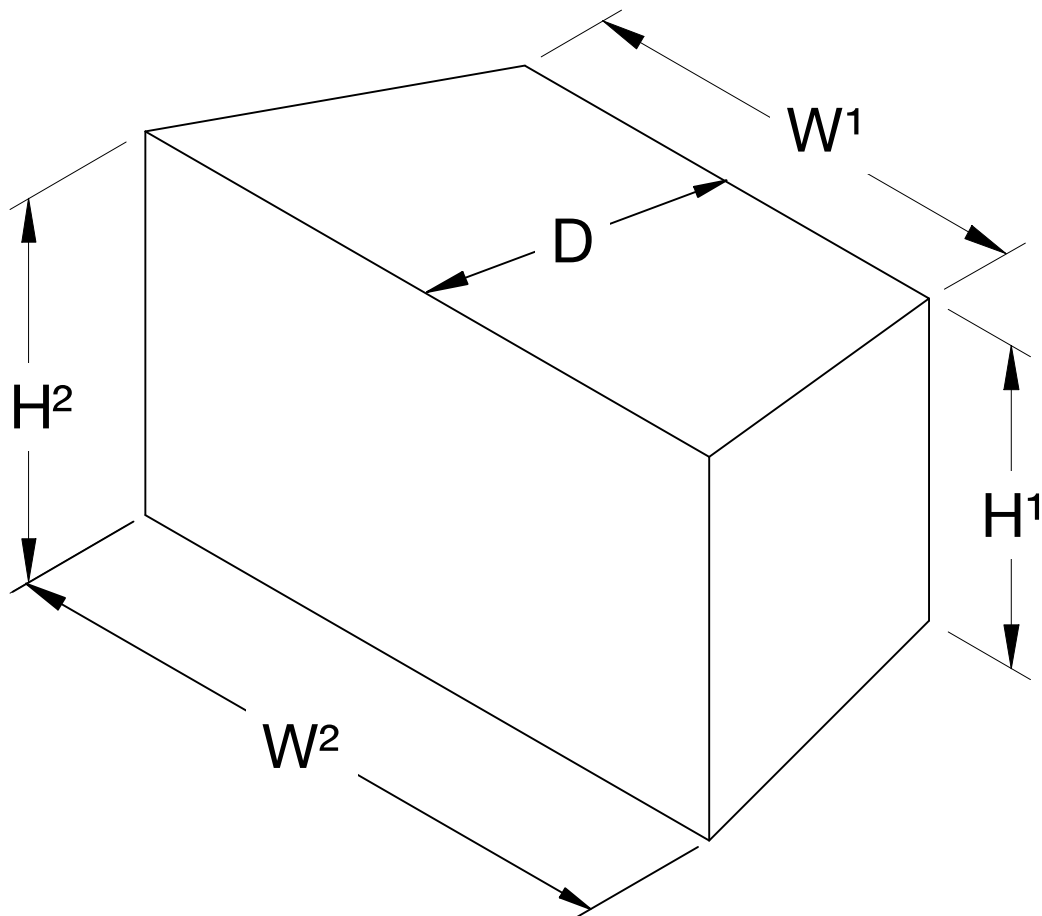

TEST REPORT

SCOPE: EMISSIONS, EFFICIENCY AND OUTPUT

FUEL: CORDWOOD

TEST STANDARD: EPA (ASTM WK47329)

MODEL: HORIZON WOOD FIREPLACE

Notice to reader: Our Horizon wood fireplace was tested as part of our HE350 Series firebox. Therefore, the HE350 Series is referenced throughout the attached test report.

Firebox Volume For Fireplace

Serie: HE350

Model: HE350, FP-15 Waterloo ,FP-15A Waterloo, Horizon, Monaco XL and WFP100

W1: 21.0 in D: 17.9 in H1: 14.5 in

W2: 30.5 in H2: 17.7 in

Volume: 7405 in³

Volume: 4.29 ft³